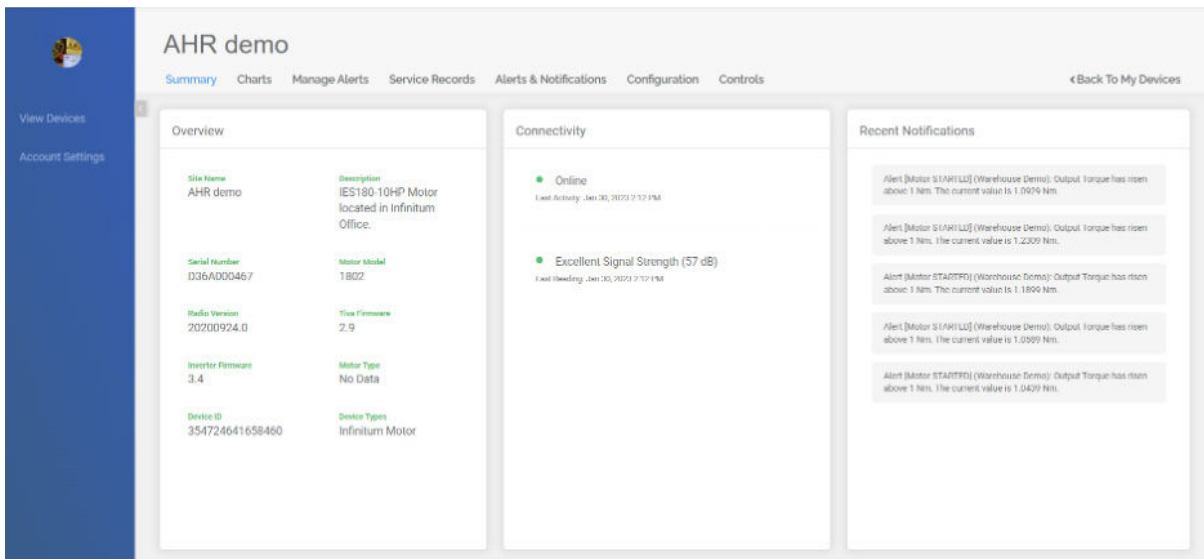

Device Summary

106 Old Settlers Blvd
Suite D106
Round Rock, TX 78664

✉ info@goinfinitum.com
🖱 goinfinitum.com
🗨 support@goinfinitum.com

We reserve the right to make technical changes or modify the contents of this document without prior notice. Copyright© 2022 Infinitem Electric, Inc. All rights reserved.